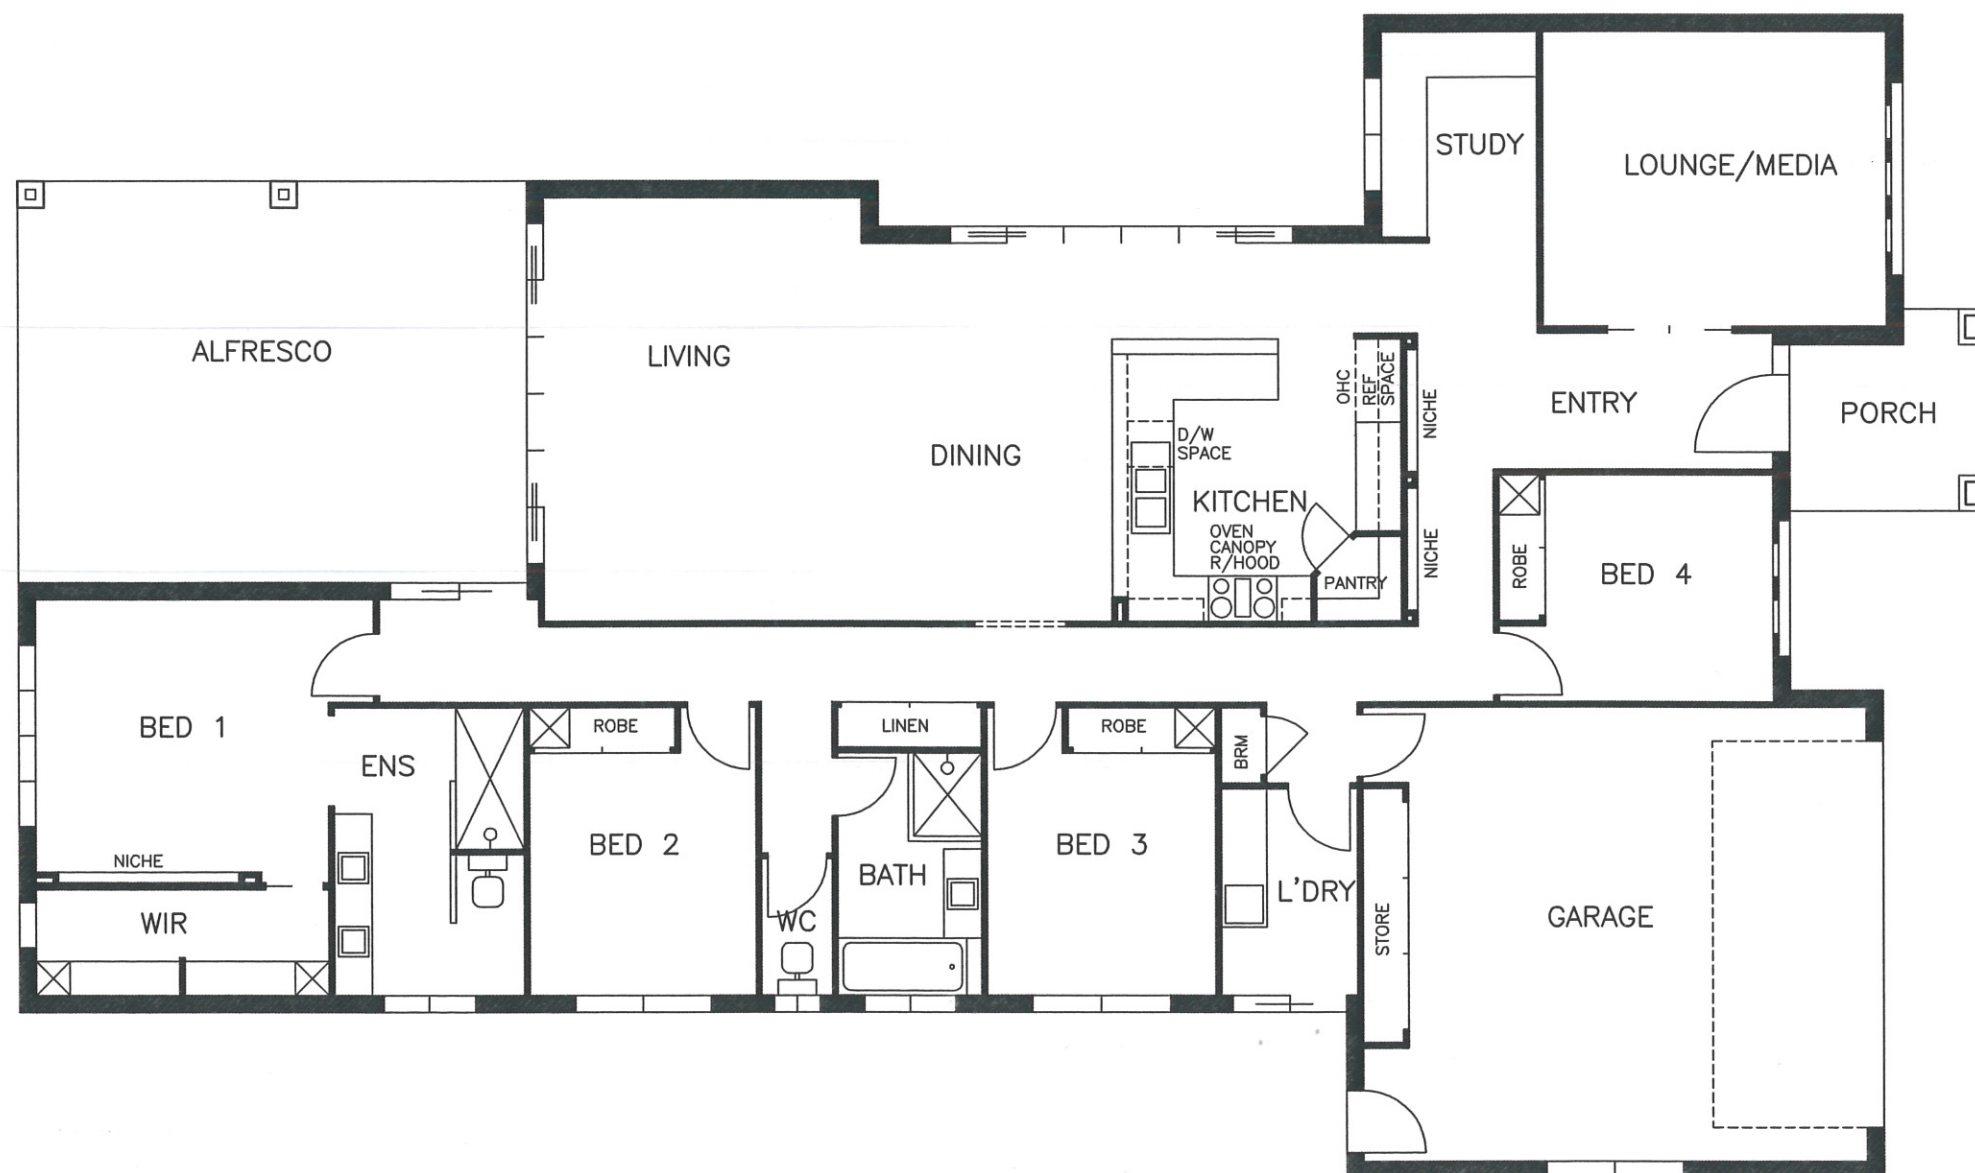

THE AIRLIE MK2

BUILDING AREA	
LIVING	
PORCH	
ALFRESCO	
TOTAL	298.3sq.m.