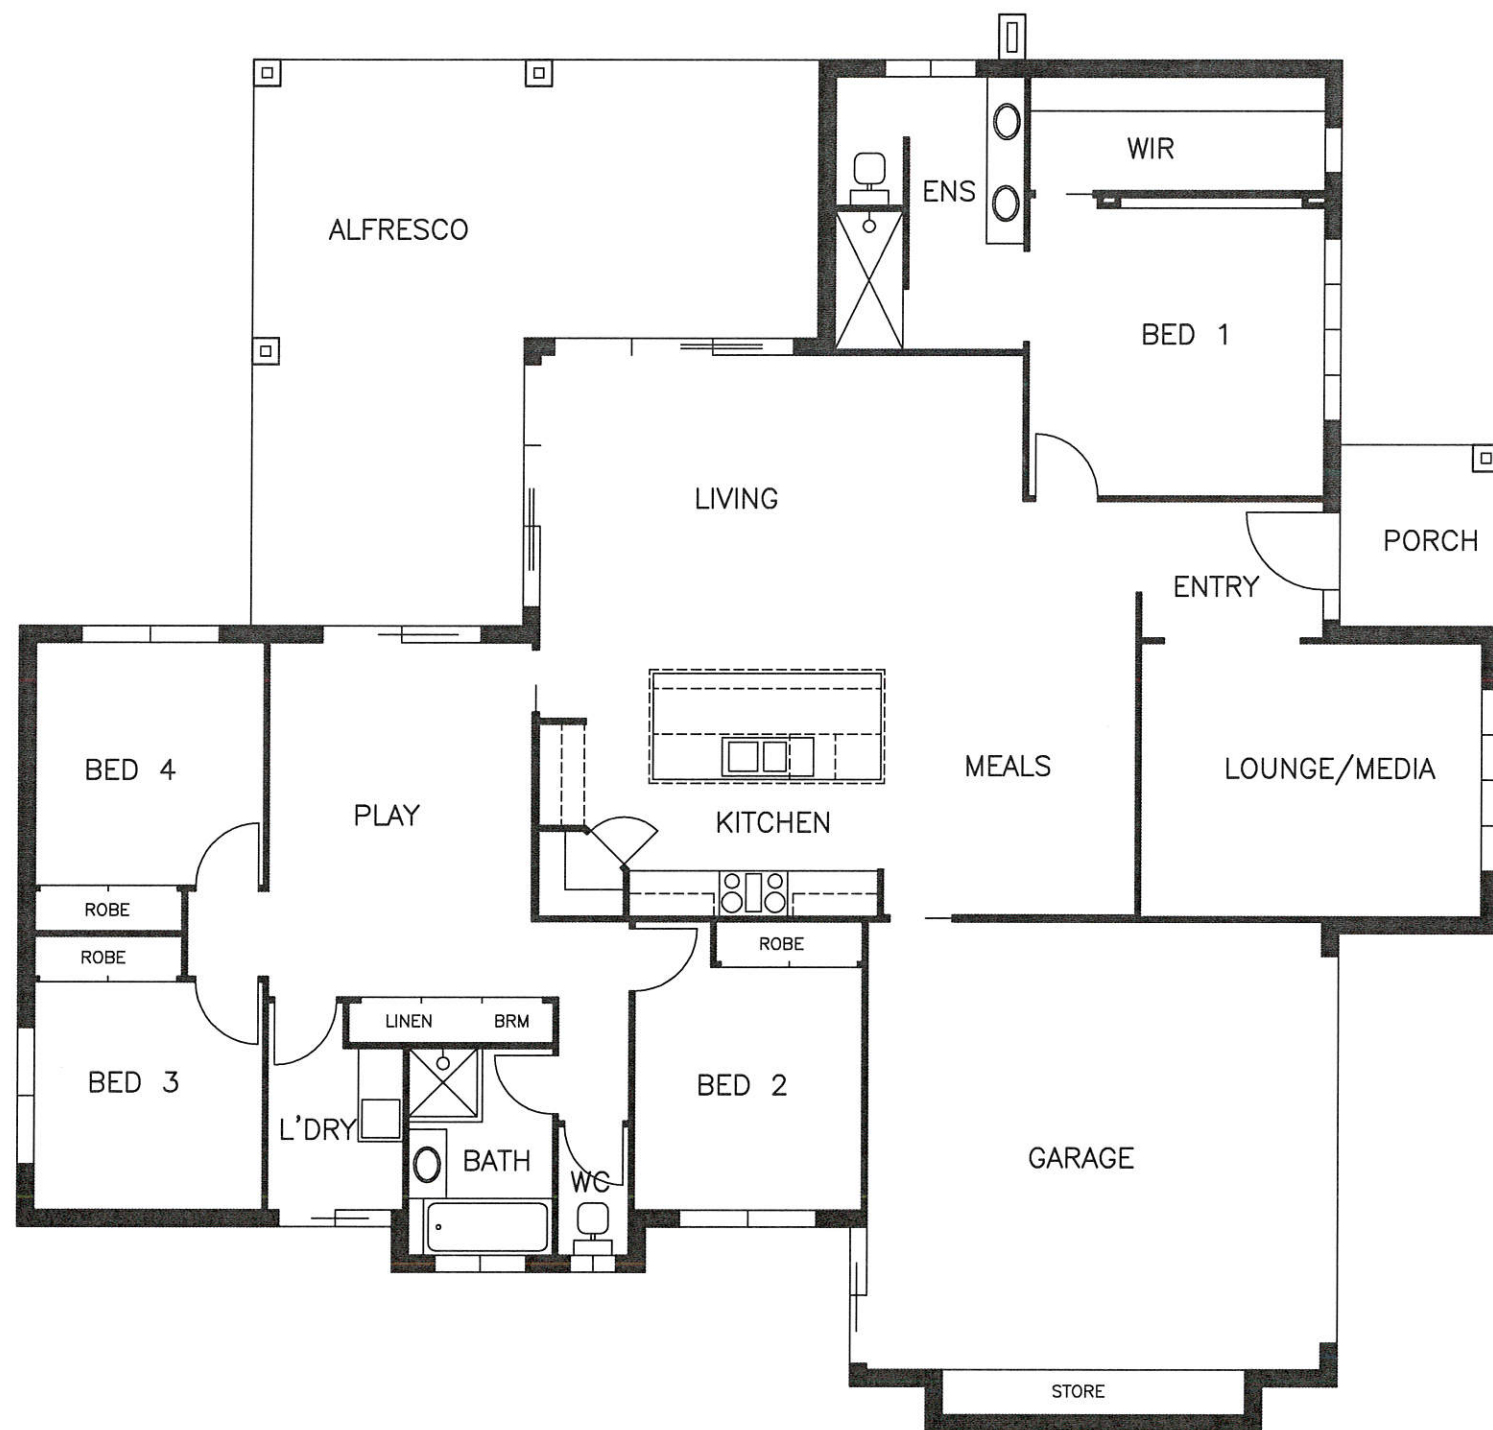

FRONT ELEVATION

PUMERSTONE

| | |
|---------------|------------|
| BUILDING AREA | |
| LIVING | |
| PORCH | |
| ALFRESCO | |
| TOTAL | 276.9sq.m. |